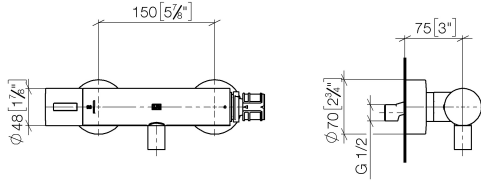

ST 060 113 5892

mm [inches]

ST 060 113 5892

- slide-on rosettes Ø 70 mm
- gauge 150 mm - 13 mm
- 3/8" shower outlet
- with volume control

Intrinsic protection against back flow.

Intrinsic protection against back flow.

ST 060 113 5892

Required miscellaneous

TARA Regulator handle - Chrome 11 431 892-00

TARA Shower thermostat - Chrome

TARA

ST 060 113 5892

ST 060 113 5892

mm [inches]

Flow rate chart

Certificates

Belgaqua_22_281_2 LGA_29986.
7_5.

WRAS_2204005.

ST 060 113 5892

Spare parts list

No.	Item Number	Name	Quantity used	Delivery time
1	90 17 33 015 00-00	handle	1	10
2	90 15 02 070 00 90	cartridge	1	2
3	90 30 40 010 00 90	regulator	1	2
4	04 31 20 530 00 90	insert	1	2
5	04 11 04 030 00 90	connection	2	2
6	90 31 20 512 00-00	rosette	2	2
7	09 29 30 050 90	sieve	2	2
8	04 31 20 540 00 90	insert	1	2
9	09 24 77 008-00	nut	2	10
10	90 90 03 236 00 90	top	1	2
11	90 30 40 017 00 90	base	1	2
12	90 14 10 010 00 90	seal	1	2
13	09 31 20 511-00	nipple	1	10
14	90 21 02 069 00-00	cover	1	10