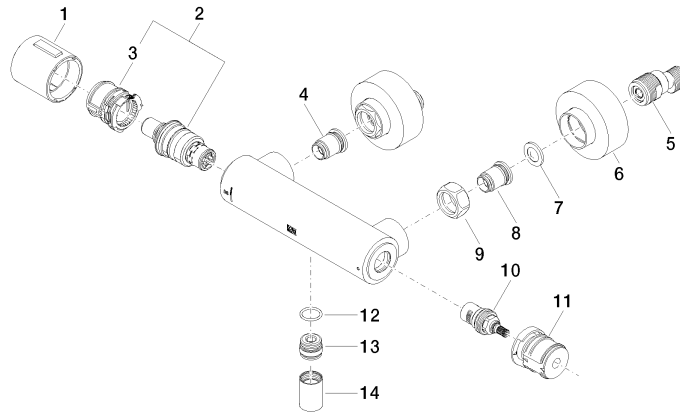

ST 060 113 5892

mm [inches]

ST 060 113 5892

- slide-on rosettes Ø 70 mm
- gauge 150 mm - 13 mm
- 3/8" shower outlet
- with volume control

Intrinsic protection against back flow.

Intrinsic protection against back flow.

ST 060 113 5892

Required miscellaneous

TARA Regulator handle - Chrome 11 431 892-00

TARA Shower thermostat - Chrome

TARA

ST 060 113 5892

ST 060 113 5892

mm [inches]

Flow rate chart

Certificates

Belgaqua_22_281_2 LGA_29986.
7_5.

WRAS_2204005.

ST 060 113 5892

Spare parts list

No.	Item Number	Name	Quantity used	Delivery time
1	90 17 33 015 00-00	handle	1	10
2	90 15 02 070 00 90	cartridge	1	2
3	90 30 40 010 00 90	regulator	1	2
4	04 31 20 530 00 90	insert	1	2
5	04 11 04 030 00 90	connection	2	2
6	90 31 20 512 00-00	rosette	2	2
7	09 29 30 050 90	sieve	2	2
8	04 31 20 540 00 90	insert	1	2
9	09 24 77 008-00	nut	2	10
10	90 90 03 236 00 90	top	1	2
11	90 30 40 017 00 90	base	1	2
12	90 14 10 010 00 90	seal	1	2
13	09 31 20 511-00	nipple	1	10
14	90 21 02 069 00-00	cover	1	10